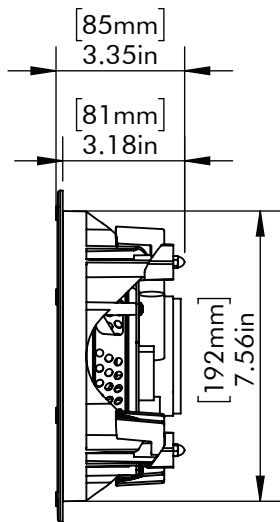

GRILL OFF

MOUNTING LOCKS
EXTEND 0.375in [9.5mm]
BEYOND ALL EDGES

GRILL ON

MAX CEILING
THICKNESS
1in [25mm]

CUTOUT DIAMETER
(WITH TOLERANCE)
7.60in [193mm]

BOX VOLUME
MINIMUM: 10L (0.35ft³)
OPTIMAL: 20L+ (0.71ft³+)
(BASS OUTPUT DECREASES
AS BOX VOLUME DECREASES)

IC6
DIMENSION
DRAWING