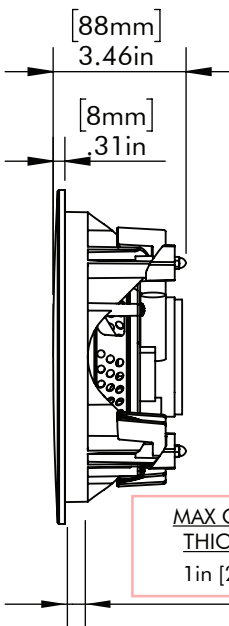

GRILL OFF

MOUNTING LOCKS
EXTEND 0.375in [9.5mm]
BEYOND ALL EDGES

GRILL ON

MAX CEILING
THICKNESS
1in [25mm]

CUTOUT DIAMETER
(WITH TOLERANCE)
7.60in [193mm]

BOX VOLUME
MINIMUM: 10L (0.35ft³)
OPTIMAL: 20L+ (0.71ft³+)
(BASS OUTPUT DECREASES
AS BOX VOLUME DECREASES)

IC6
DIMENSION
DRAWING