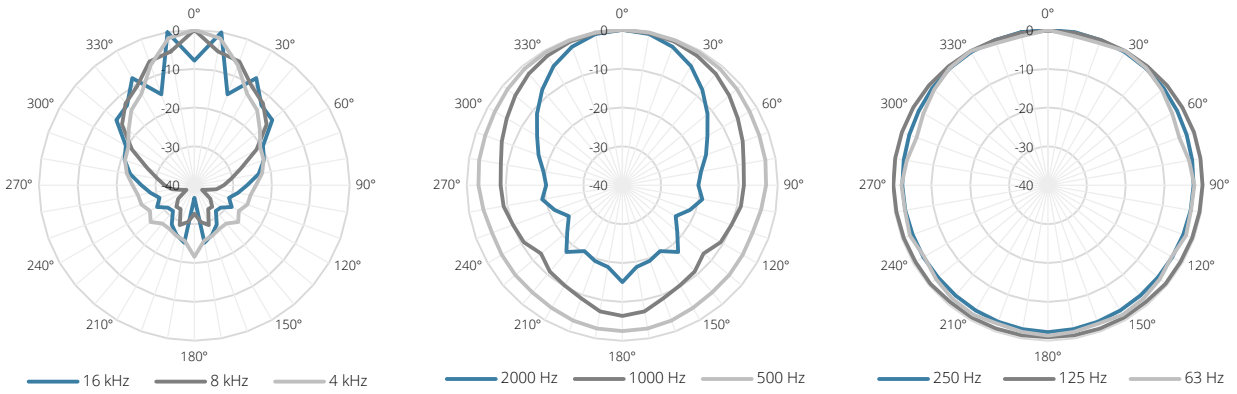

Acoustical data graphs:

Horizontal Polars: