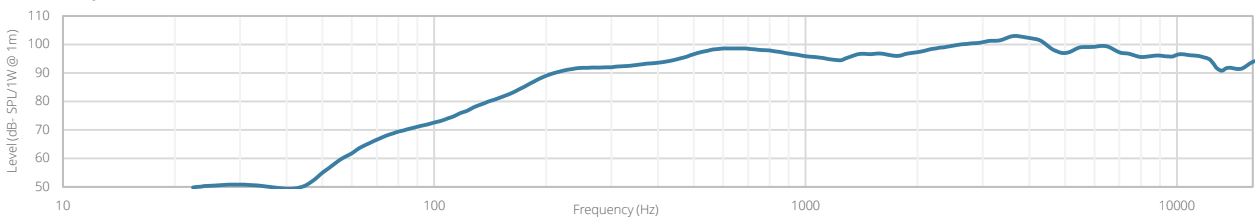

Shipping & Ordering:

Packaging	Cardboard box
Shipping weight & volume	2.400 kg - 0.017 Cbm

Acoustical data graphs:

Horizontal Polars:

Vertical Polars:

Sensitivity:

Beamwidth (-3dB):

Directivity index:

	HS121	Product description: FULL RANGE OUTDOOR SOUND PROJECTOR - 20 WATT / 100 VOLT
	Weight: 2,3 kg	Outer dimensions: (w x h x d) 220 x 165 x 249