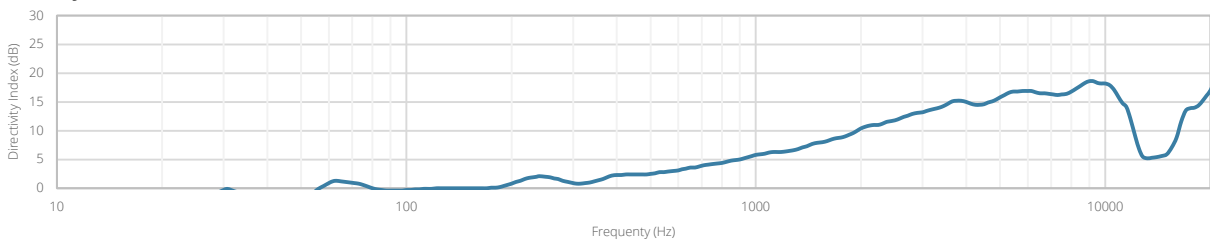

Shipping & Ordering:

Packaging	Cardboard box
Shipping weight & volume	2.400 kg - 0.017 Cbm

Acoustical data graphs:

Horizontal Polars:

Vertical Polars:

Sensitivity:

Beamwidth (-3dB):

Directivity index: