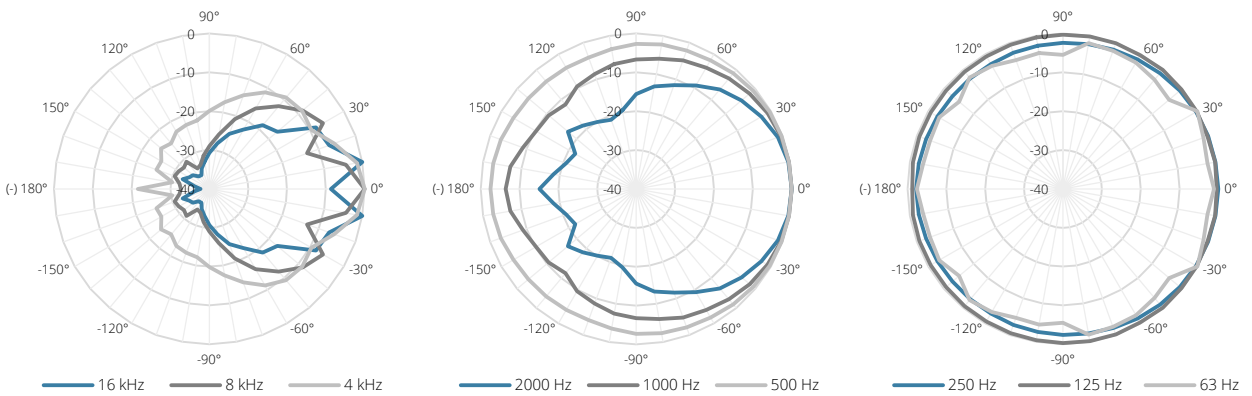

HS121

Outdoor sound projector 100V

The HS121 is a full range sound projector based on a 4" driver especially designed to provide quality sound with a long throw range in a wide variation of in- and outdoor applications. Its wide, smooth frequency response and high efficiency ensure high-fidelity music reproduction along with superb projection of clear and intelligible speech at very low distortion. It delivers a power of 20 Watt RMS in standard 8 Ohm systems with a maximum power of 40 Watt but it can also be used in 100V PA systems. The 100V line transformer has power taps for 20 Watt, 10 Watt and 5 Watt which can be selected by the special designed 5-pin waterproof connector. This connector allows selecting the desired power tapping depending on the angle of rotation of the connector. The housing is made of the strongest ABS material in a light-grey colour, ensuring a smooth blend of the loudspeaker in all different kinds of environments. The IP rating of IP65 makes it suitable for indoor as well as outdoor use. For safety reasons, the speaker is provided with an internal steel safety cable, which prevents the speaker from falling, even in situations where the housing of the speaker has been damaged or broken.

Product Features:

Dimensions		220 x 160 x 250 mm (W x H x D)
Weight		2 kg
Operating temperature		-10 °C ~ 50 °C
Construction		Fire retardant ABS
Front finish		Aluminium grill
Mounting & handling		Aluminium U bracket
Colours		Grey (RAL 7035)
Accessories	Included	Mounting bracket
		5-pin AWX5 connection cable
	Optional	AWC07 - AWX5 cable 0.7 m
		AWC25 - AWX25 cable 2.5 m
		AWC50 - AWX50 cable 5 m

Shipping & Ordering:

Packaging	Cardboard box
Shipping weight & volume	2.400 kg - 0.017 Cbm

Acoustical data graphs:

Horizontal Polars:

Vertical Polars:

Sensitivity:

Beamwidth (-3dB):

Directivity index:

	HS121	Product description: FULL RANGE OUTDOOR SOUND PROJECTOR - 20 WATT / 100 VOLT
	Weight: 2,3 kg	Outer dimensions: (w x h x d) 220 x 165 x 249