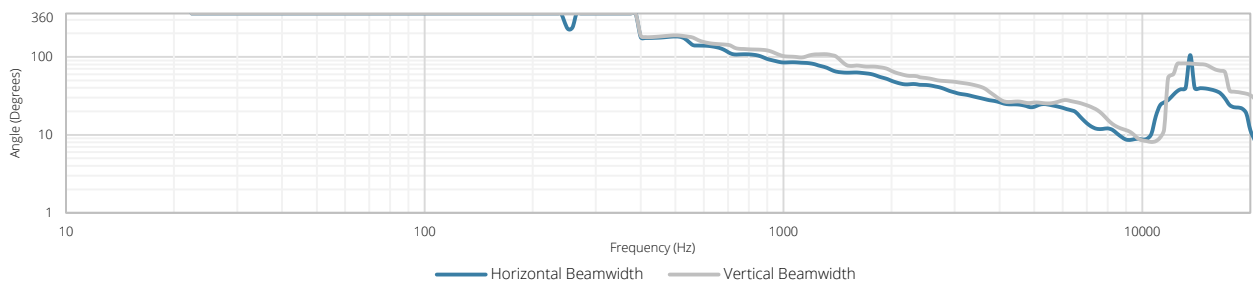

Shipping & Ordering:

Packaging	Cardboard box
Shipping weight & volume	2.400 kg - 0.017 Cbm

Acoustical data graphs:

Horizontal Polars:

Vertical Polars:

Sensitivity:

Beamwidth (-3dB):

Directivity index:

	HS121	Product description: FULL RANGE OUTDOOR SOUND PROJECTOR - 20 WATT / 100 VOLT
	Weight: 2,3 kg	Outer dimensions: (w x h x d) 220 x 165 x 249