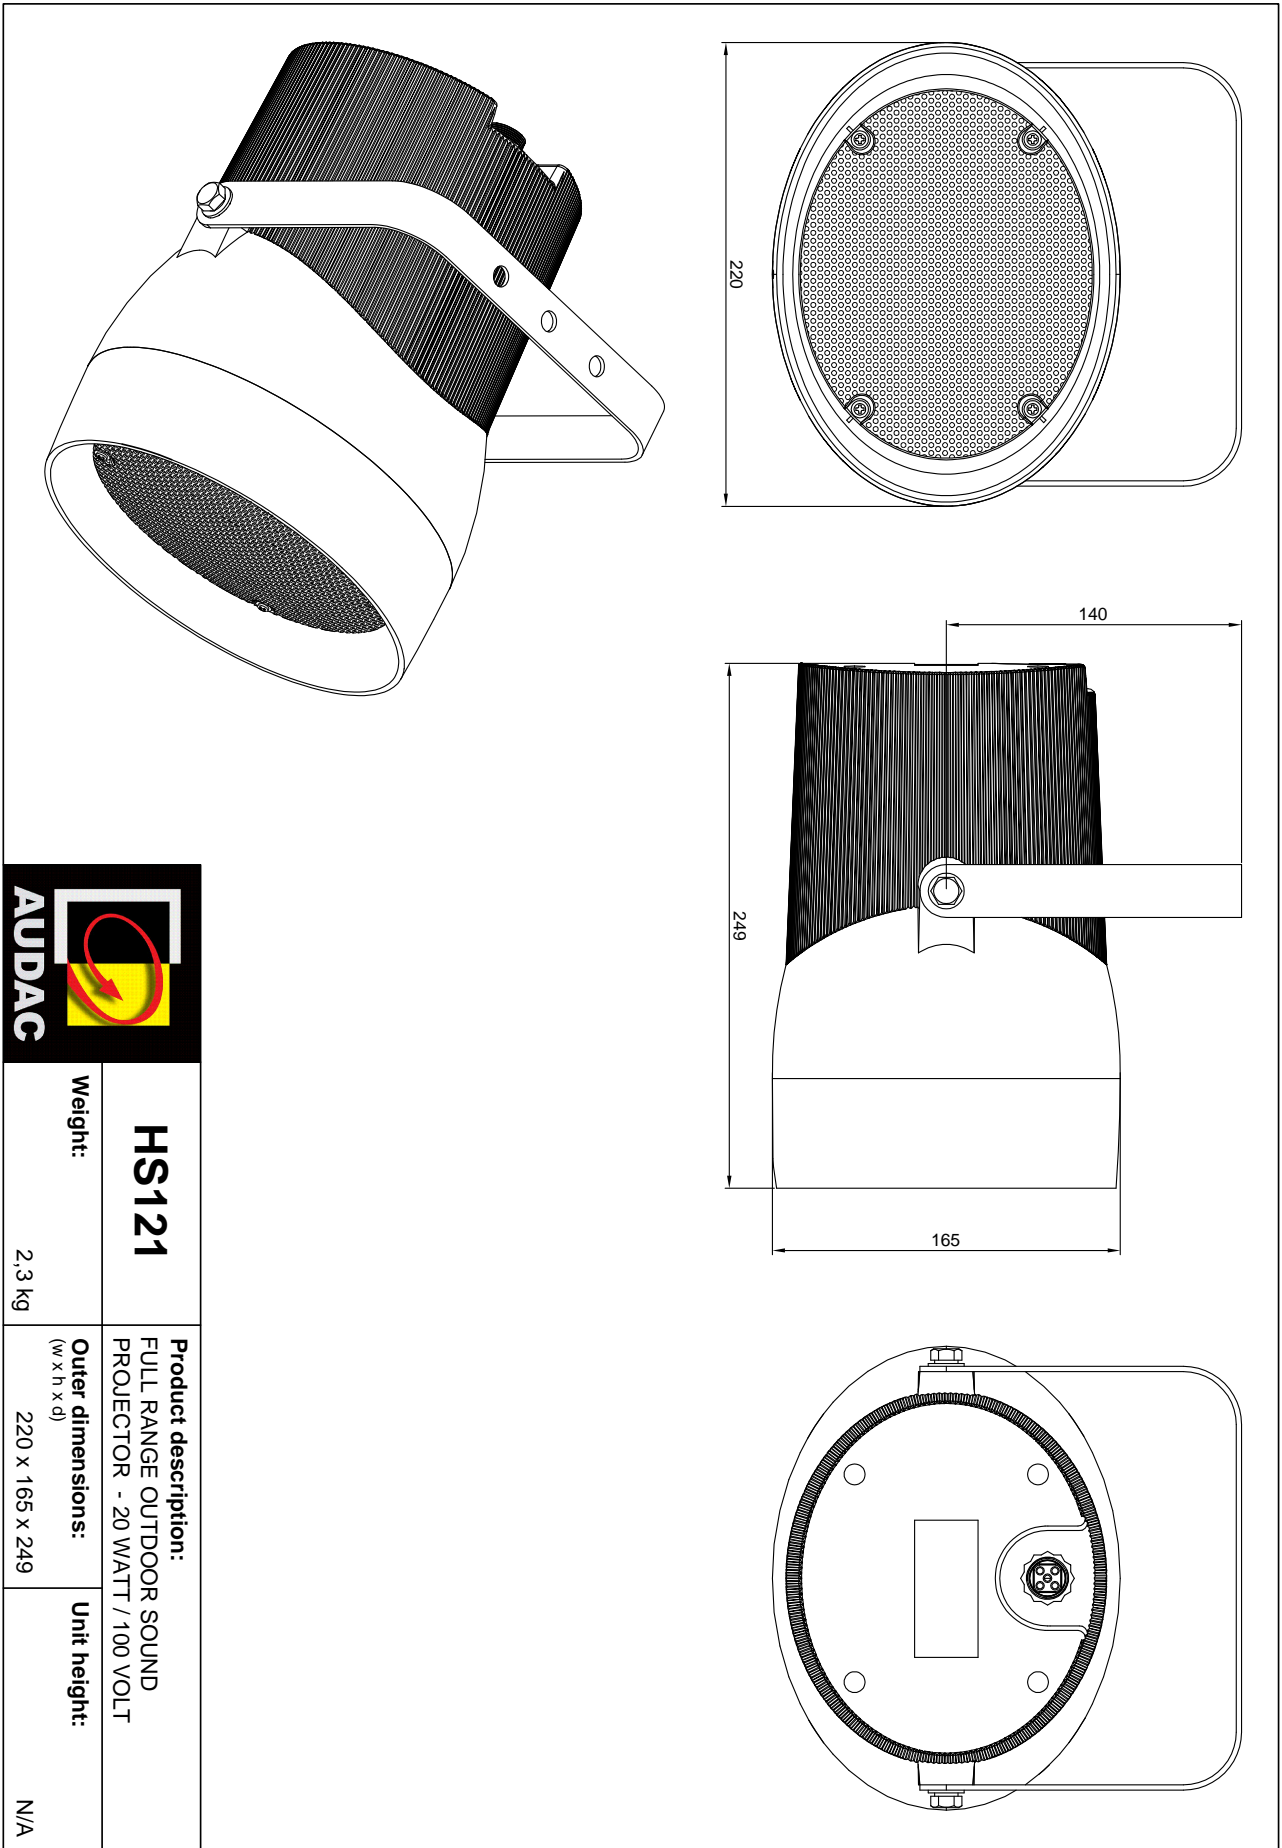

HS121

Outdoor sound projector 100V

The HS121 is a full range sound projector based on a 4" driver especially designed to provide quality sound with a long throw range in a wide variation of in- and outdoor applications. Its wide, smooth frequency response and high efficiency ensure high-fidelity music reproduction along with superb projection of clear and intelligible speech at very low distortion. It delivers a power of 20 Watt RMS in standard 8 Ohm systems with a maximum power of 40 Watt but it can also be used in 100V PA systems. The 100V line transformer has power taps for 20 Watt, 10 Watt and 5 Watt which can be selected by the special designed 5-pin waterproof connector. This connector allows selecting the desired power tapping depending on the angle of rotation of the connector. The housing is made of the strongest ABS material in a light-grey colour, ensuring a smooth blend of the loudspeaker in all different kinds of environments. The IP rating of IP65 makes it suitable for indoor as well as outdoor use. For safety reasons, the speaker is provided with an internal steel safety cable, which prevents the speaker from falling, even in situations where the housing of the speaker has been damaged or broken.

Product Features:

Dimensions		220 x 160 x 250 mm (W x H x D)
Weight		2 kg
Operating temperature		-10 °C ~ 50 °C
Construction		Fire retardant ABS
Front finish		Aluminium grill
Mounting & handling		Aluminium U bracket
Colours		Grey (RAL 7035)
Accessories	Included	Mounting bracket
		5-pin AWX5 connection cable
	Optional	AWC07 - AWX5 cable 0.7 m
		AWC25 - AWX25 cable 2.5 m
		AWC50 - AWX50 cable 5 m

Shipping & Ordering:

Packaging	Cardboard box
Shipping weight & volume	2.400 kg - 0.017 Cbm

Acoustical data graphs:

Horizontal Polars:

Vertical Polars:

Sensitivity:

Beamwidth (-3dB):

Directivity index:

	HS121	Product description: FULL RANGE OUTDOOR SOUND PROJECTOR - 20 WATT / 100 VOLT
	Weight: 2,3 kg	Outer dimensions: (w x h x d) 220 x 165 x 249