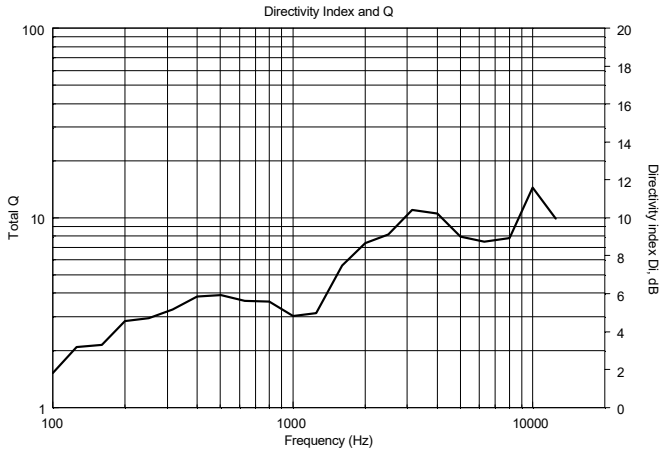

TECHNICAL SPECIFICATIONS

Acoustical specifications	Frequency Response (-10dB):	70 Hz ÷ 20000 Hz
	Max SPL @ 1m:	106 dB
	Coverage angle:	100°
	System Sensitivity:	92 dB
Power section	Nominal Impedance (ohm):	8 ohm
	Power Handling:	12 W RMS
	Peak Power Handling:	48 W PEAK
	Recommended Amplifier:	24 W
Transducers	Dome Tweeter:	Coaxial 1.0"
	Woofer:	Coaxial 6.0"
Input/Output section	Input connectors:	Euroblock
	Constant Voltage Transformer:	70/100 V
	Power selection 1 (100 V):	12 W - 833 ohm
	Power selection 2 (100 V):	6 W - 1667 ohm
	Power selection 3 (100 V):	3 W - 3333 ohm
Standard compliance	Power selection 4 (100 V):	1.5 W - 6667 ohm
	IP protection grade:	IP 44
Physical specifications	CE marking:	Yes
	Cabinet/Case Material:	Plastic
Size	Hardware:	Plastic Material
	Grille:	Steel
	Color:	White - RAL 9003
	Depth:	73 mm / 2.87 inches
	Recessed Depth:	66 mm / 2.6 inches
Shipping informations	Diameter:	204 mm / 8.03 inches
	Cut out diameter:	182 mm / 7.17 inches
	Weight:	0.78 kg / 1.72 lbs
	Package Height:	240 mm / 9.45 inches
Shipping informations	Package Width:	240 mm / 9.45 inches
	Package Depth:	110 mm / 4.33 inches
	Package Weight:	1.56 kg / 3.44 lbs

PART NUMBER

- **13133042**

PL 6X

EAN 8024530004972

DRAWINGS

HORIZONTAL 1/3 POLAR PLOT