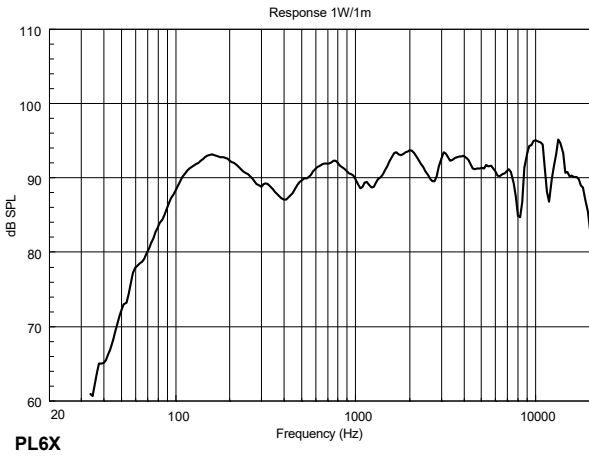

TECHNICAL SPECIFICATIONS

Acoustical specifications	Frequency Response (-10dB):	70 Hz ÷ 20000 Hz
	Max SPL @ 1m:	106 dB
	Coverage angle:	100°
	System Sensitivity:	92 dB
Power section	Nominal Impedance (ohm):	8 ohm
	Power Handling:	12 W RMS
	Peak Power Handling:	48 W PEAK
	Recommended Amplifier:	24 W
Transducers	Dome Tweeter:	Coaxial 1.0"
	Woofer:	Coaxial 6.0"
Input/Output section	Input connectors:	Euroblock
	Constant Voltage Transformer:	70/100 V
	Power selection 1 (100 V):	12 W - 833 ohm
	Power selection 2 (100 V):	6 W - 1667 ohm
	Power selection 3 (100 V):	3 W - 3333 ohm
Standard compliance	Power selection 4 (100 V):	1.5 W - 6667 ohm
	IP protection grade:	IP 44
Physical specifications	CE marking:	Yes
	Cabinet/Case Material:	Plastic
Size	Hardware:	Plastic Material
	Grille:	Steel
	Color:	White - RAL 9003
	Depth:	73 mm / 2.87 inches
	Recessed Depth:	66 mm / 2.6 inches
Shipping informations	Diameter:	204 mm / 8.03 inches
	Cut out diameter:	182 mm / 7.17 inches
	Weight:	0.78 kg / 1.72 lbs
	Package Height:	240 mm / 9.45 inches
Shipping informations	Package Width:	240 mm / 9.45 inches
	Package Depth:	110 mm / 4.33 inches
	Package Weight:	1.56 kg / 3.44 lbs

PART NUMBER

- **13133042**

PL 6X

EAN 8024530004972

DRAWINGS

HORIZONTAL 1/3 POLAR PLOT