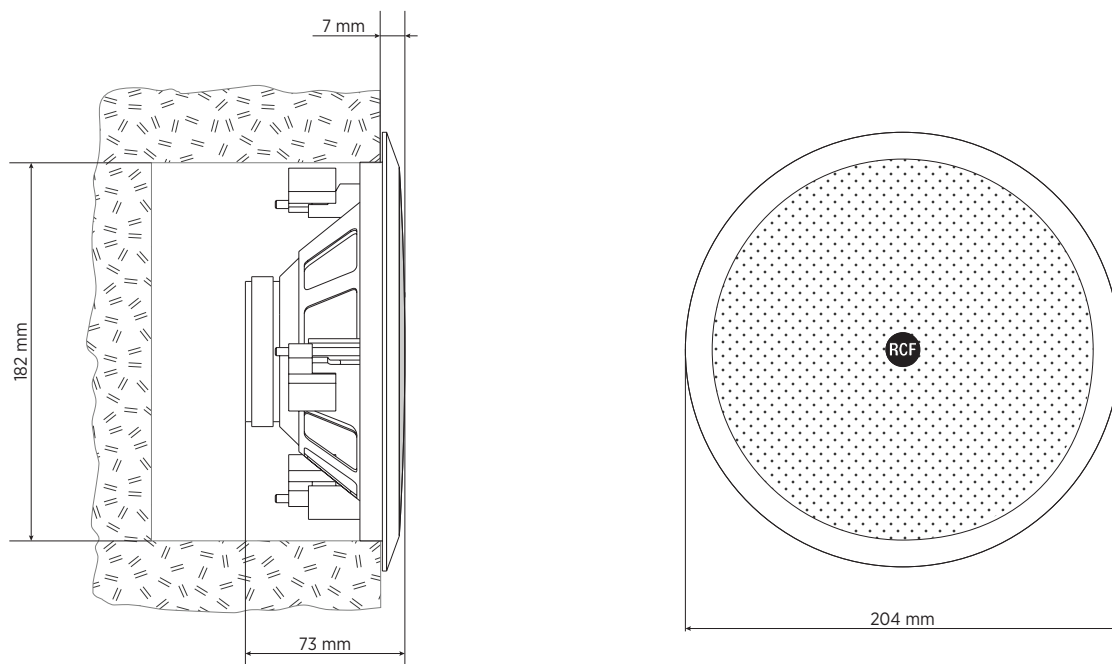

TECHNICAL SPECIFICATIONS

Acoustical specifications	Frequency Response (-10dB):	70 Hz ÷ 20000 Hz
	Max SPL @ 1m:	106 dB
	Coverage angle:	100°
	System Sensitivity:	92 dB
Power section	Nominal Impedance (ohm):	8 ohm
	Power Handling:	12 W RMS
	Peak Power Handling:	48 W PEAK
	Recommended Amplifier:	24 W
Transducers	Dome Tweeter:	Coaxial 1.0"
	Woofer:	Coaxial 6.0"
Input/Output section	Input connectors:	Euroblock
	Constant Voltage Transformer:	70/100 V
	Power selection 1 (100 V):	12 W - 833 ohm
	Power selection 2 (100 V):	6 W - 1667 ohm
	Power selection 3 (100 V):	3 W - 3333 ohm
Standard compliance	Power selection 4 (100 V):	1.5 W - 6667 ohm
	IP protection grade:	IP 44
Physical specifications	CE marking:	Yes
	Cabinet/Case Material:	Plastic
Size	Hardware:	Plastic Material
	Grille:	Steel
	Color:	White - RAL 9003
	Depth:	73 mm / 2.87 inches
	Recessed Depth:	66 mm / 2.6 inches
Shipping informations	Diameter:	204 mm / 8.03 inches
	Cut out diameter:	182 mm / 7.17 inches
	Weight:	0.78 kg / 1.72 lbs
	Package Height:	240 mm / 9.45 inches
Shipping informations	Package Width:	240 mm / 9.45 inches
	Package Depth:	110 mm / 4.33 inches
	Package Weight:	1.56 kg / 3.44 lbs

PART NUMBER

- **13133042**

PL 6X

EAN 8024530004972

DRAWINGS

HORIZONTAL 1/3 POLAR PLOT