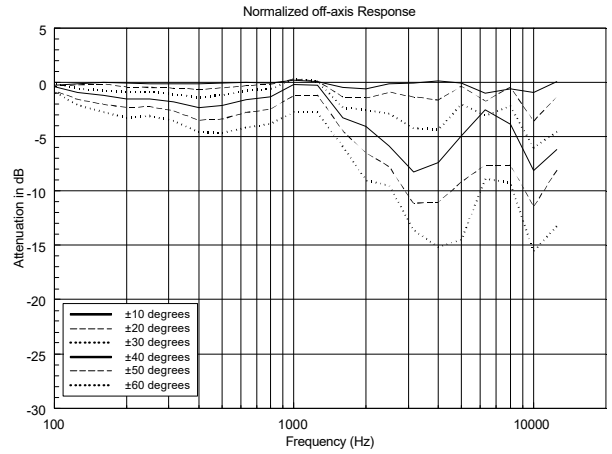

TECHNICAL SPECIFICATIONS

Acoustical specifications	Frequency Response (-10dB):	70 Hz ÷ 20000 Hz
	Max SPL @ 1m:	106 dB
	Coverage angle:	100°
	System Sensitivity:	92 dB
Power section	Nominal Impedance (ohm):	8 ohm
	Power Handling:	12 W RMS
	Peak Power Handling:	48 W PEAK
	Recommended Amplifier:	24 W
Transducers	Dome Tweeter:	Coaxial 1.0"
	Woofer:	Coaxial 6.0"
Input/Output section	Input connectors:	Euroblock
	Constant Voltage Transformer:	70/100 V
	Power selection 1 (100 V):	12 W - 833 ohm
	Power selection 2 (100 V):	6 W - 1667 ohm
	Power selection 3 (100 V):	3 W - 3333 ohm
Standard compliance	Power selection 4 (100 V):	1.5 W - 6667 ohm
	IP protection grade:	IP 44
Physical specifications	CE marking:	Yes
	Cabinet/Case Material:	Plastic
Size	Hardware:	Plastic Material
	Grille:	Steel
	Color:	White - RAL 9003
	Depth:	73 mm / 2.87 inches
	Recessed Depth:	66 mm / 2.6 inches
Shipping informations	Diameter:	204 mm / 8.03 inches
	Cut out diameter:	182 mm / 7.17 inches
	Weight:	0.78 kg / 1.72 lbs
	Package Height:	240 mm / 9.45 inches
Shipping informations	Package Width:	240 mm / 9.45 inches
	Package Depth:	110 mm / 4.33 inches
	Package Weight:	1.56 kg / 3.44 lbs

PART NUMBER

- **13133042**

PL 6X

EAN 8024530004972

DRAWINGS

HORIZONTAL 1/3 POLAR PLOT