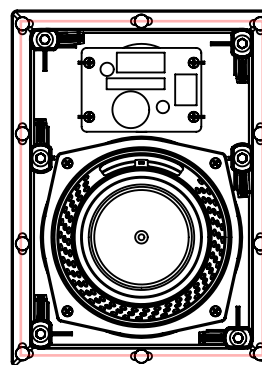

GRILL OFF

MOUNTING LOCKS
EXTEND 0.375in [9.5mm]
BEYOND ALL EDGES

GRILL ON

MAX WALL/CEILING
THICKNESS
1in [25mm]

CUTOUT DIMENSIONS
(WITH TOLERANCE)
WIDTH: 7.09in [180mm]
HEIGHT: 10.12in [257mm]

BOX VOLUME
MINIMUM: 10L (0.35ft³)
OPTIMAL: 20L+ (0.71ft³+)
(BASS OUTPUT DECREASES
AS BOX VOLUME DECREASES)

IW6
DIMENSION
DRAWING