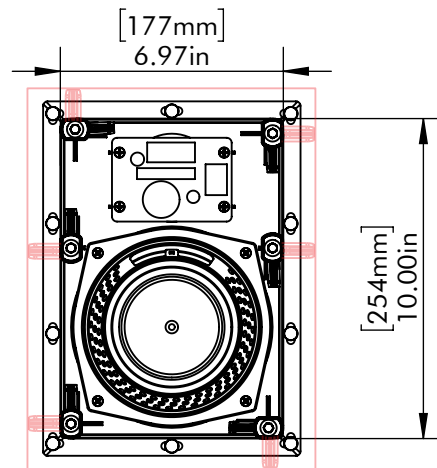

GRILL OFF

MOUNTING LOCKS
EXTEND 0.375in [9.5mm]
BEYOND ALL EDGES

GRILL ON

MAX WALL/CEILING
THICKNESS
1in [25mm]

CUTOUT DIMENSIONS
(WITH TOLERANCE)
WIDTH: 7.09in [180mm]
HEIGHT: 10.12in [257mm]

BOX VOLUME
MINIMUM: 10L (0.35ft³)
OPTIMAL: 20L+ (0.71ft³+)
(BASS OUTPUT DECREASES
AS BOX VOLUME DECREASES)

IW6
DIMENSION
DRAWING