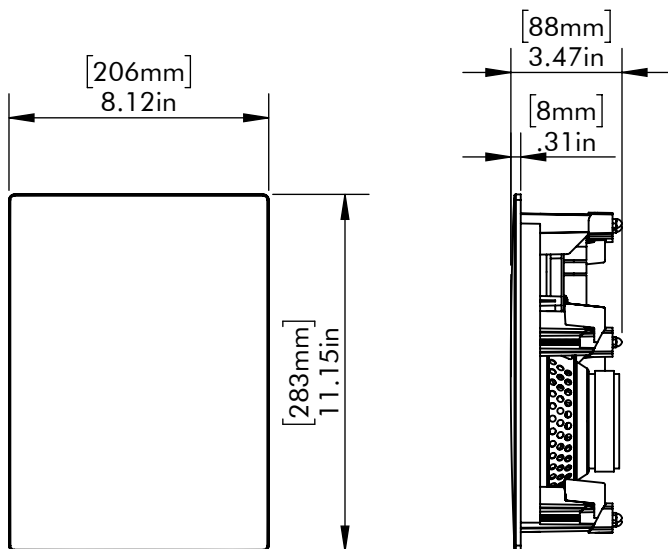

GRILL OFF

MOUNTING LOCKS
EXTEND 0.375in [9.5mm]
BEYOND ALL EDGES

GRILL ON

MAX WALL/CEILING
THICKNESS
1in [25mm]

CUTOUT DIMENSIONS
(WITH TOLERANCE)
WIDTH: 7.09in [180mm]
HEIGHT: 10.12in [257mm]

BOX VOLUME
MINIMUM: 10L (0.35ft³)
OPTIMAL: 20L+ (0.71ft³+)
(BASS OUTPUT DECREASES
AS BOX VOLUME DECREASES)

IW6
DIMENSION
DRAWING