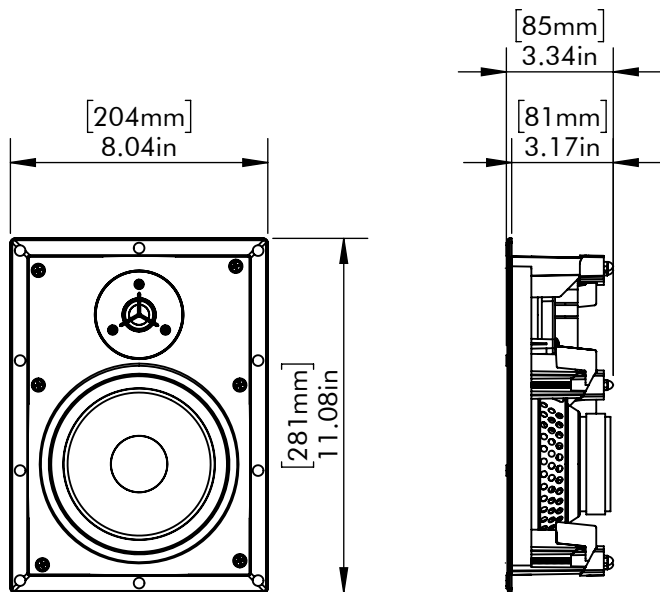

GRILL OFF

MOUNTING LOCKS
EXTEND 0.375in [9.5mm]
BEYOND ALL EDGES

GRILL ON

MAX WALL/CEILING
THICKNESS
1in [25mm]

CUTOUT DIMENSIONS
(WITH TOLERANCE)
WIDTH: 7.09in [180mm]
HEIGHT: 10.12in [257mm]

BOX VOLUME
MINIMUM: 10L (0.35ft³)
OPTIMAL: 20L+ (0.71ft³+)
(BASS OUTPUT DECREASES
AS BOX VOLUME DECREASES)

IW6
DIMENSION
DRAWING