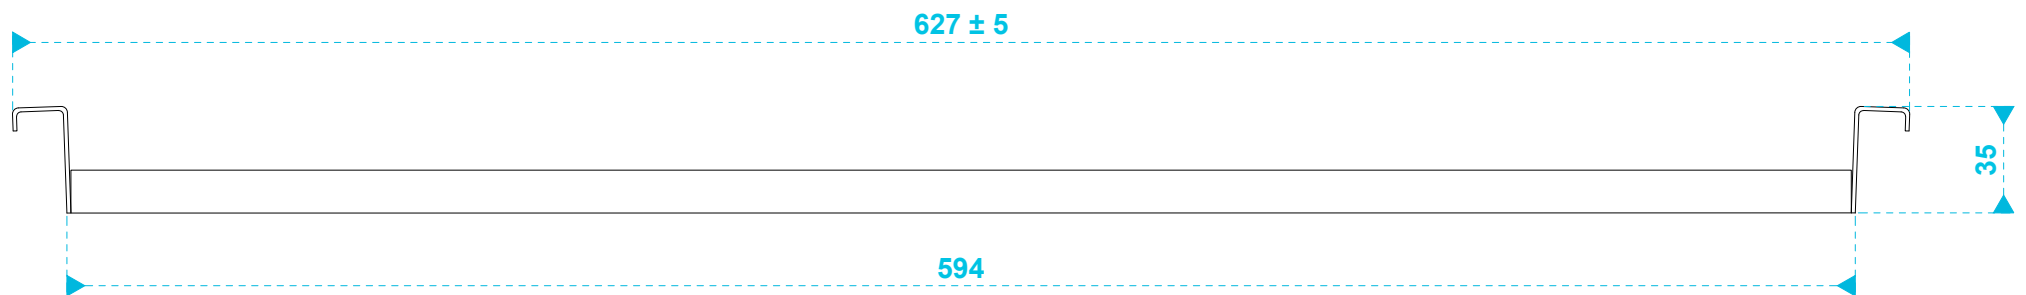

**CUTOUT**

model name	product type	file modification date	unit of measurement	page
CM30DTD	built-in loudspeaker	2018 - 08 - 06	mm	1 / 2

model name	product type	file modification date	unit of measurement	page
tile rail and rail spacer	installation rails	2018 - 08 - 06	mm	2 / 2