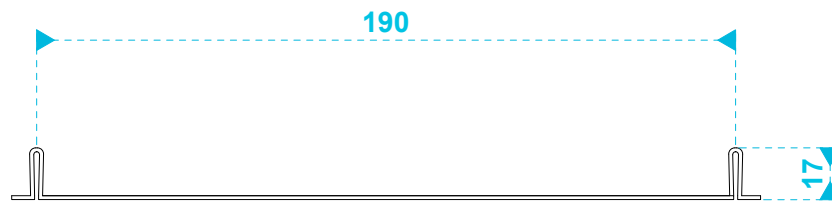

**CUTOUT**

model name	product type	file modification date	unit of measurement	page
CM30DTD	built-in loudspeaker	2018 - 08 - 06	mm	1 / 2

model name	product type	file modification date	unit of measurement	page
tile rail and rail spacer	installation rails	2018 - 08 - 06	mm	2 / 2