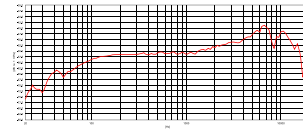

Frequency Response