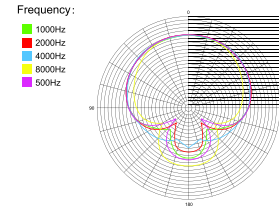

Polar Pattern

Product specification

relacart UR series wireless
Connectivity: microphone body
Shure® wireless microphone body

Type: dynamic

Directivity: supercardioid

Frequency Response: 100-18000Hz

Flexibility: -56dB re 1V/Pa

Max SPL: 125dB@1%

Dimension: 53mmx79mm

Weight: 105g

Safety and maintenance

Please make sure that the equipment connected to your M-D26 complies with the safety regulations implemented in your country.

Support

If you have any inquiries or questions about your Relacart product, please contact us directly:
<http://www.relacart.com/contact>

70mm

250mm

Most Sincerely,
Your relacart Team
您最真诚的 relacart 团队

感谢!

感谢您选择relacart M-D26动圈话筒模组, M-D26适用于Relacart UR系列手持式无线发射器, 优异的离轴指向性, 高声压耐受和适合的频率响应曲线准确还原各种声音, 无论演讲或者演唱都能满足您的需求, 给您真实的声音还原。M-D26动圈话筒模组可兼容Shure® 无线麦克风主体。

M-D26 是一款超心型指向动圈话筒模组, 可以灵活匹配多种手持发射机, 其超心型指向能更好捕捉话筒前面的声音, 并准确还原各种声音。话筒网罩使用弹性钢丝焊制而成, 内置防风海绵, 能有效过滤掉风声和气爆杂音。